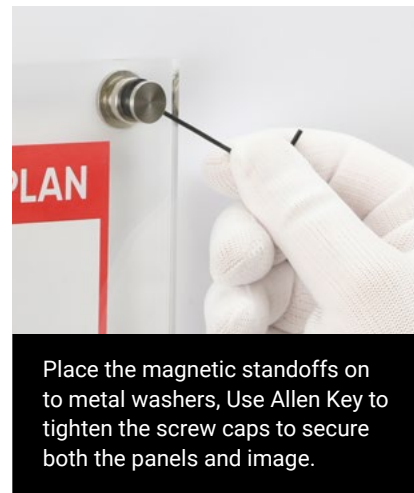

Installation Guide

mbs-standoffs.com

sales@mbs-standoffs.com

+1 (813) 938-6025

5046 W Linebaugh Ave, Tampa, FL 33624