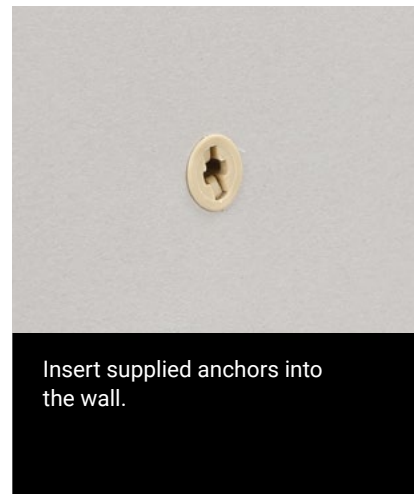

Installation Guide

mbs-standoffs.com

sales@mbs-standoffs.com

+1 (813) 938-6025

5046 W Linebaugh Ave, Tampa, FL 33624